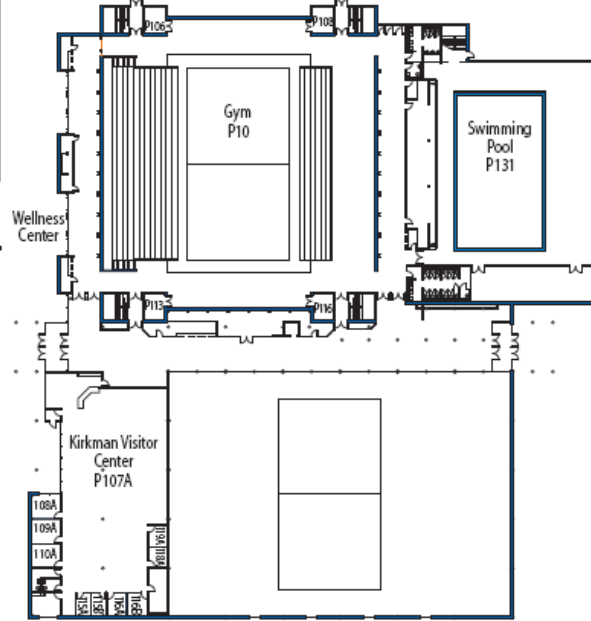

- 1 U-Building Union
- 2 C-Building Classroom
- 3 P-Building Physical Education
- 4 Kirkman Student Activity Center
- 5 A-Building Administration
- 6 Planetarium
- 7 S-Building Science & Math
- 8 T-Building Technical Education
- 9 F-30 Seminar Room
- 10 F-Building Fine Arts
- 11 Shafer Gallery
- 12 L-Building Learning Resources Center
- 13 Student Housing
- 14 Child Development Center
- 15 Midwest Utility Pipeline Training Center

Science & Math and Technical Building

BARTON
COMMUNITY COLLEGE
245 NE 30 RD • Great Bend, KS 67530-9251

Physical Education/Kirkman Building

Physical Education / Kirkman
Lower Level

Physical Education / Kirkman
Upper Level