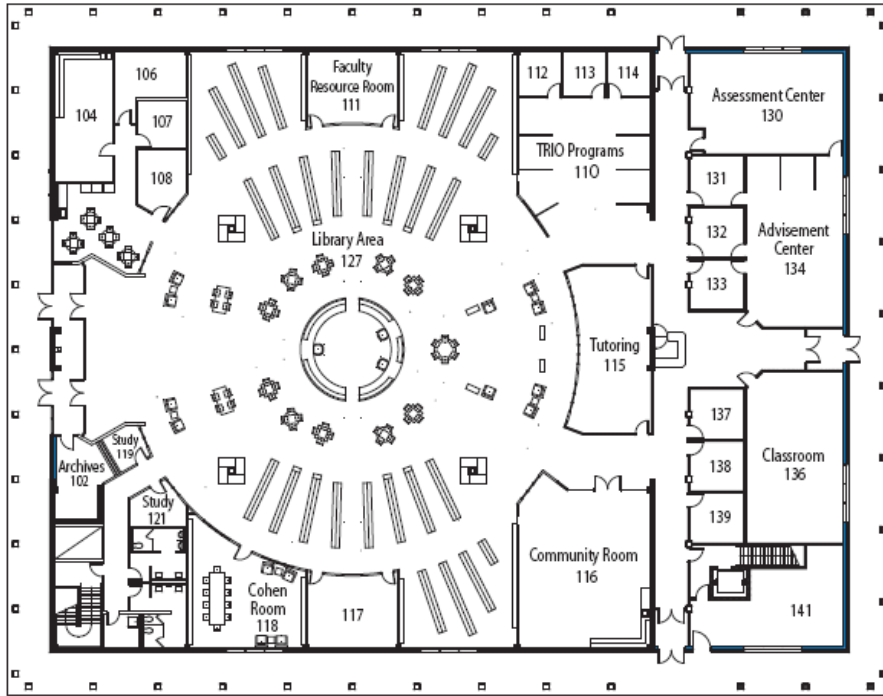

Learning Resources Center

BARTON
COMMUNITY COLLEGE

245 NE 30 RD - Great Bend, KS 67530-9251